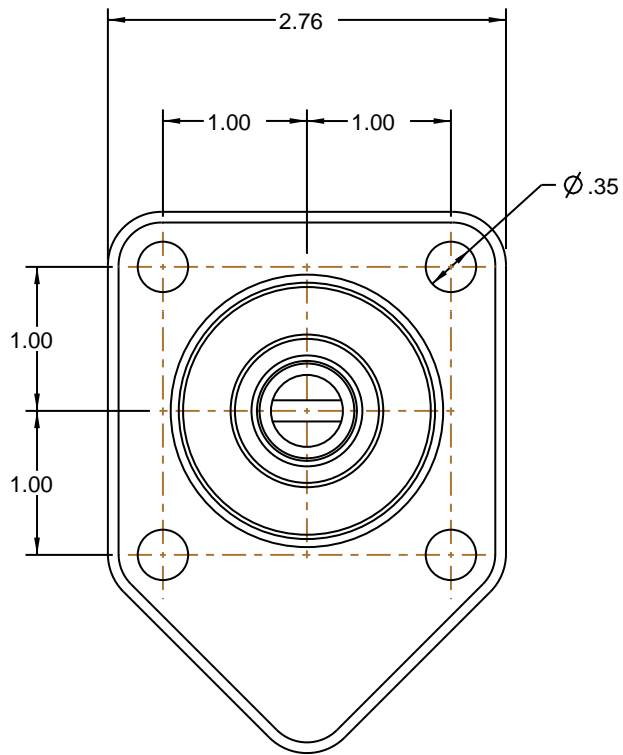

5 GPM EXTERNAL GEAR PUMP
5X004000

1/2" NPT INLET
& OUTLET PORTS