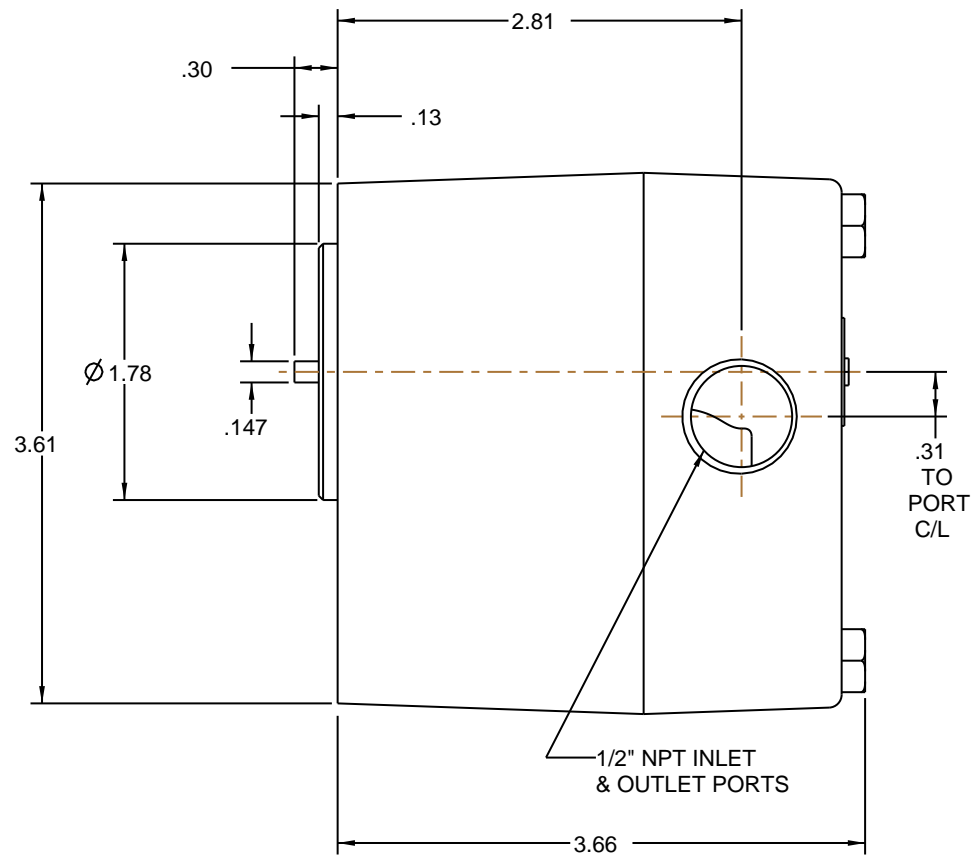

5 GPM EXTERNAL GEAR PUMP
5X004000

1/2" NPT INLET
& OUTLET PORTS